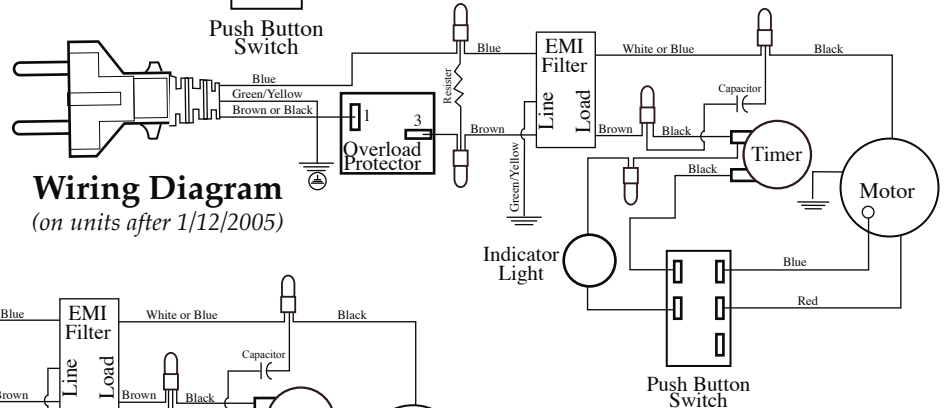

Catalog

Model

8010EB	HGBTWT	
8010EG	HGBTWTG4	38BL40
8010ES	HGBTWTS3	

(on units after 4/15/2002)

Waring Factory Service Center
314 Ella T. Grasso Ave.
Torrington, CT 06790
Tele. 1-800-269-6640
Fax 860-496-9017
www.waringcommercialproducts.com