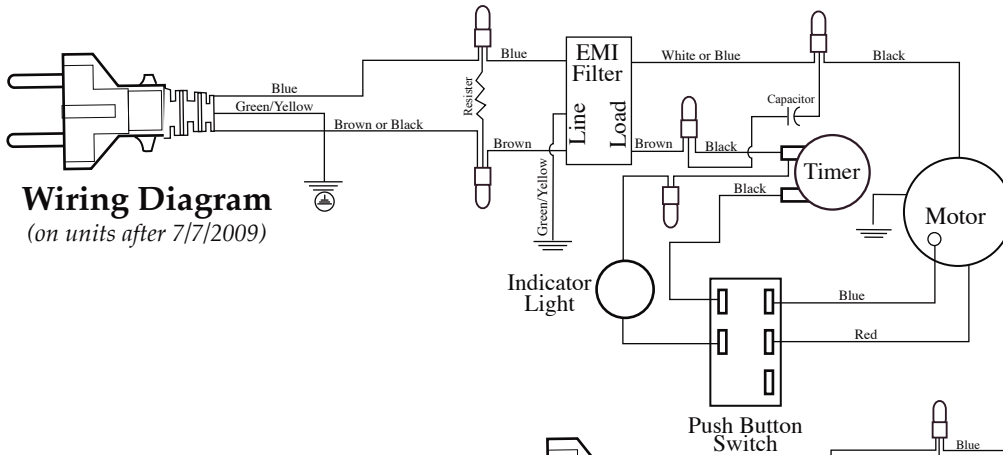

Wiring Diagram
(on units after 3/14/2019)

Wiring Diagram
(on units after 7/7/2009)