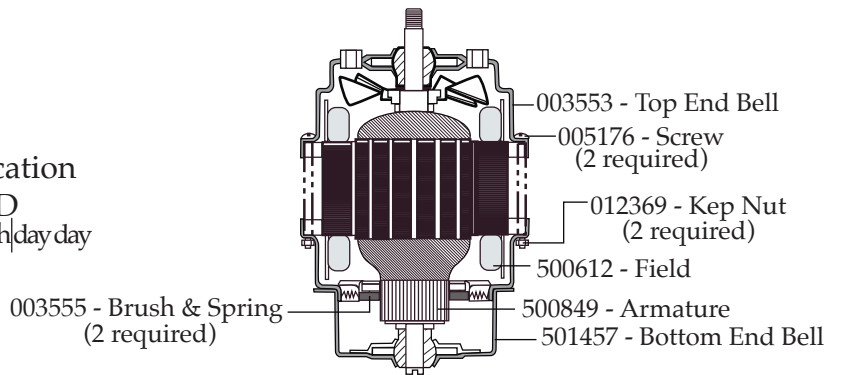

704618 Motor Assembly - Use 502852
Limited Availability On Parts