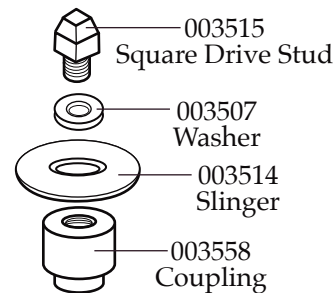

003559 (last used 7/27/16)
Drive Coupling
(parts that can be purchased separately)