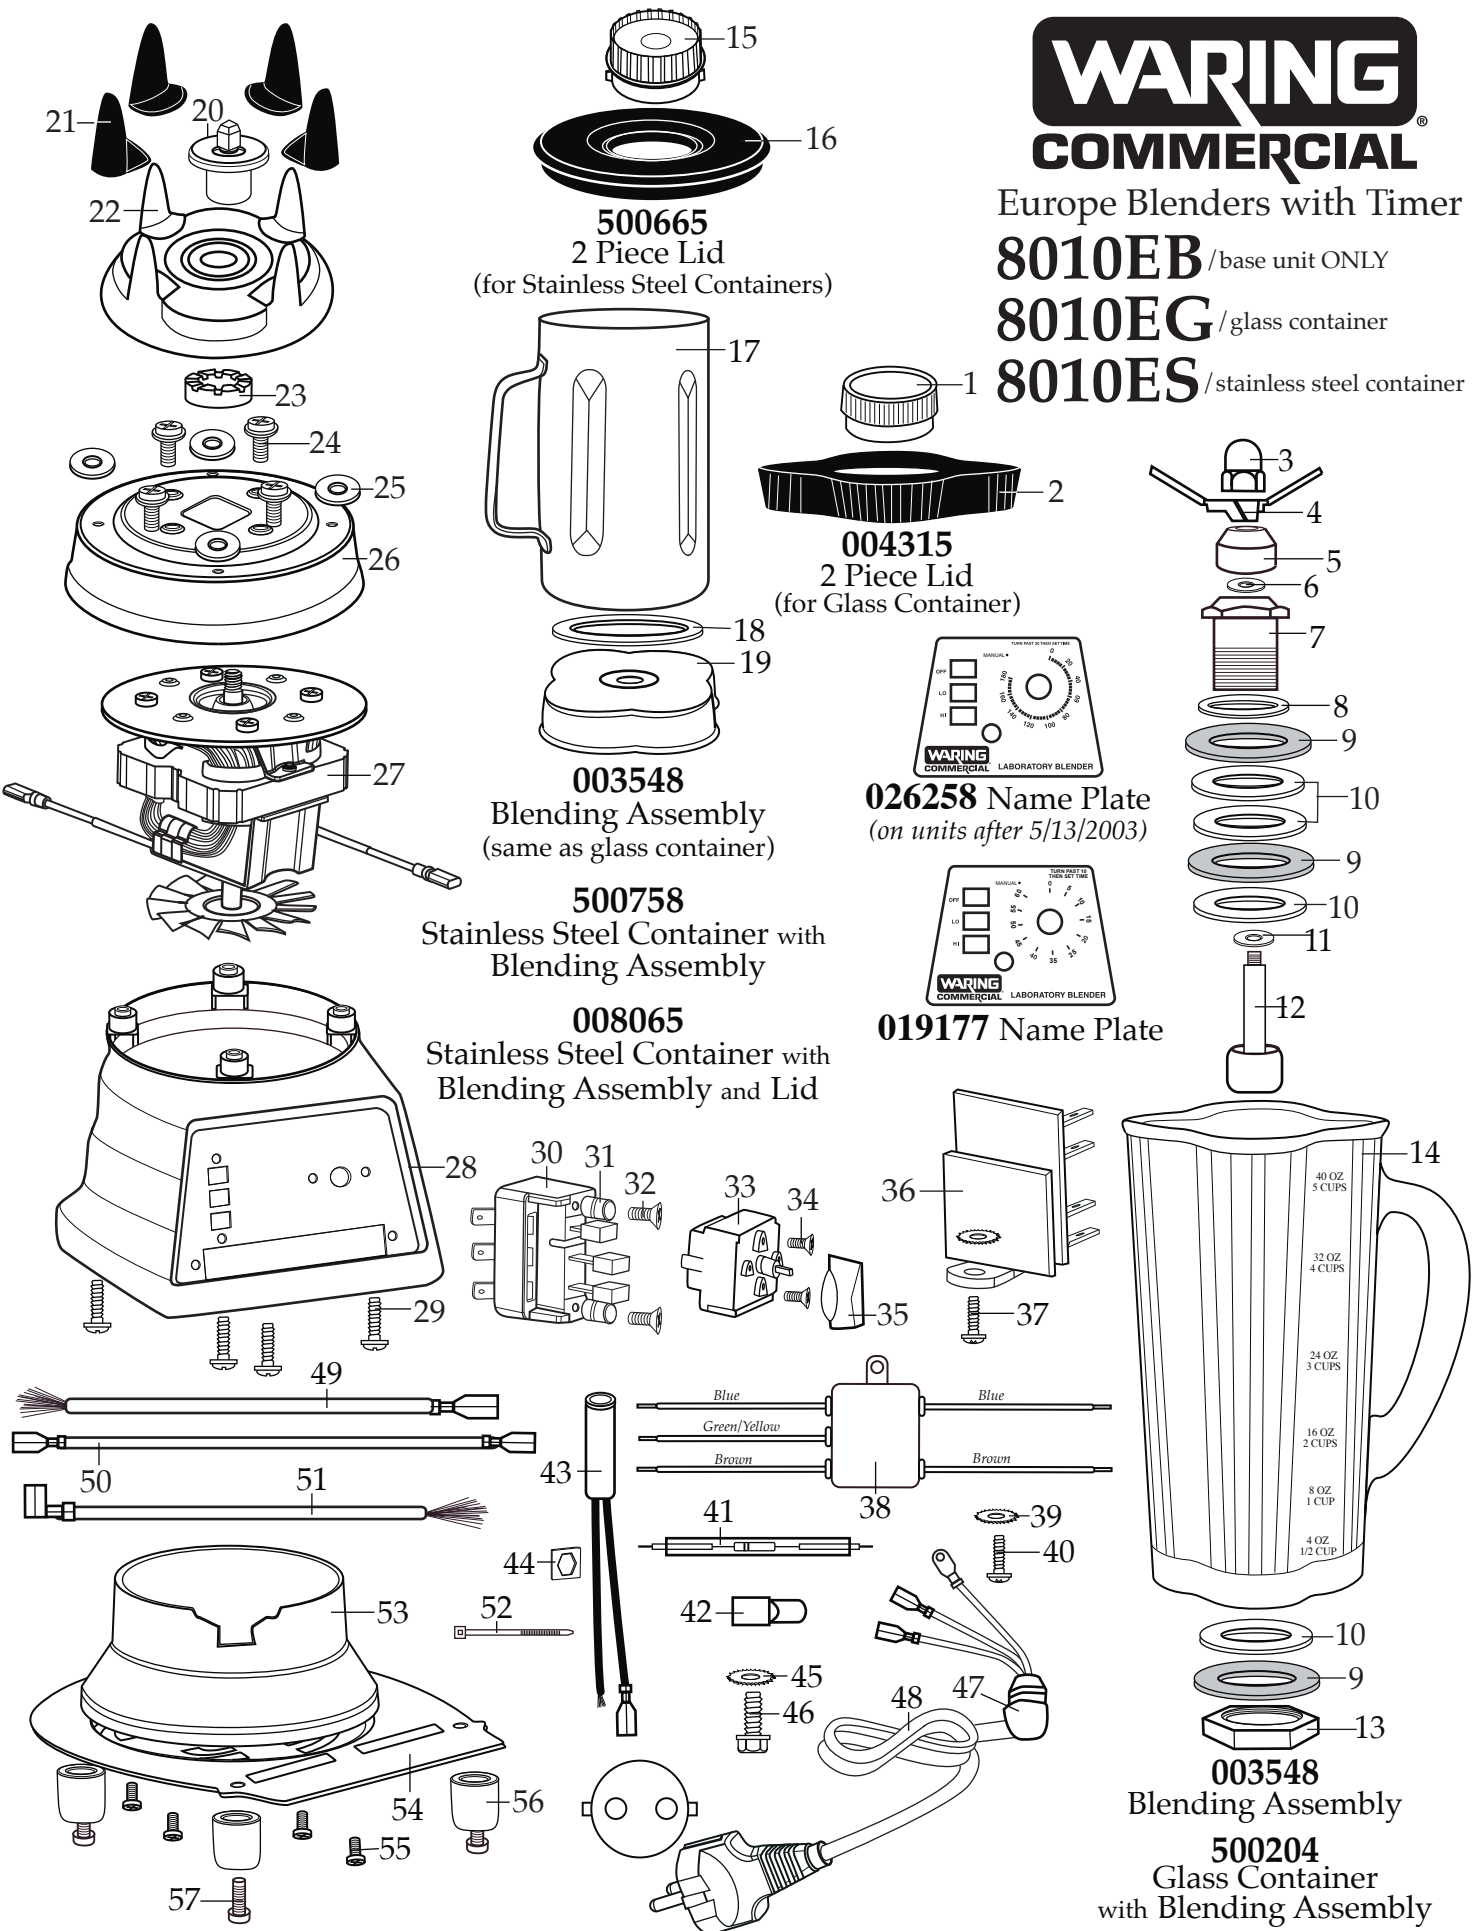

WARING COMMERCIAL®

Europe Blenders with Timer

8010EB /base unit ONLY

8010EG /glass container

8010ES /stainless steel container