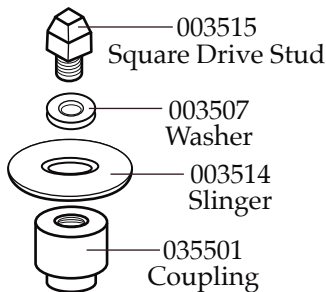

503474 (last used 8/9/2018)
Drive Coupling
(parts that can be purchased separately)